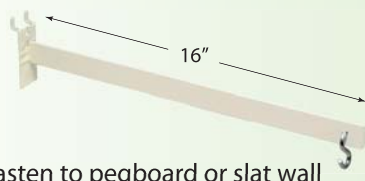

- Fasten to Lozier & Madix uprights
- Use with SwingStrips

16" Single Slot PowerBar Ivory

Part No.	In Stock	Price
PSC-16FSS 3	381	5.20

BunkerBridge Black

Part No.	In Stock	Price
BB-2807-C-B	826	67.00

- Fasten to pegboard or slat wall
- Use with SwingStrips

16" Pegboard PowerBar Ivory

Part No.	In Stock	Price
PSC-16FNPB	2902	7.00

- Fasten to Lozier & Madix uprights
- Use with SwingStrips

22" Double Slot Wire Arm Ivory

Part No.	In Stock	Price
PSW-22DSU2	838	5.21