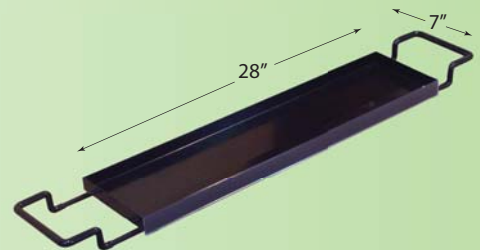

12" Pegboard PowerBar Ivory

Part No.	In Stock	Price
PS-12FPB	363	3.90

- Fasten to Lozier & Madix uprights
- Use with SwingStrips

16" Double Slot PowerBar Ivory

Part No.	In Stock	Price
PSC-16F1DSU-FD	250	5.58

- Counter Display

Round Basket Black

Part No.	In Stock	Price
PWP-126-A	535	12.35

- Fasten to pegboard or slat wall
- Use with SwingStrips

12" Pegboard PowerBar Ivory

Part No.	In Stock	Price
PSC-12FPB 3,6	384	3.90

- Fasten to Lozier & Madix uprights
- Use with SwingStrips

16" Single Slot PowerBar Ivory

Part No.	In Stock	Price
PSC-16FSS 3	381	5.20

BunkerBridge Black

Part No.	In Stock	Price
BB-2807-C-B	826	67.00

- Fasten to pegboard or slat wall
- Use with SwingStrips