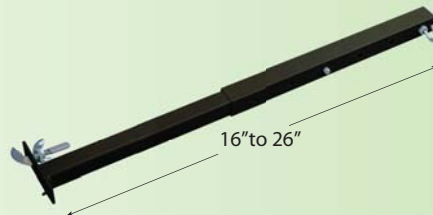

- Fasten to uprights
- Use with SwingStrips

16-26" Adj Double Slot Arm Black

Part No.	In Stock	Price
PS-1626DSU1-B	272	15.86