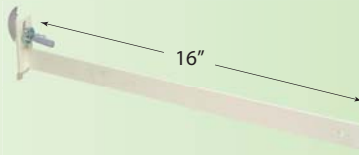

- Counter Display

Round Basket Black

Part No.	In Stock	Price
PWP-126-A	535	12.35

- Fasten to pegboard or slat wall
- Use with SwingStrips

12" Pegboard PowerBar Ivory

Part No.	In Stock	Price
PSC-12FPB 3,6	384	3.90

- Fasten to Lozier & Madix uprights
- Use with SwingStrips

16" Single Slot PowerBar Ivory

Part No.	In Stock	Price
PSC-16FSS 3	381	5.20

BunkerBridge Black

Part No.	In Stock	Price
BB-2807-C-B	826	67.00

- Fasten to pegboard or slat wall
- Use with SwingStrips