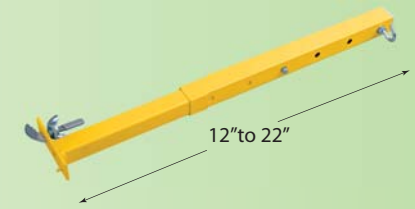

- Fasten to Lozier & Madix uprights
- Use with SwingStrips

16-28" Adj Single Slot Arm Ivory

Part No.	In Stock	Price
PS-1628SS	225	15.31

- Fasten to uprights
- Use with SwingStrips

12-22" Adj Double Slot Arm White

Part No.	In Stock	Price
PS-1222DSU1-W	245	13.91

- Fasten to uprights
- Use with SwingStrips

16-26" Adj Double Slot Arm Black

Part No.	In Stock	Price
PS-1626DSU1-B	272	15.86

- Fasten to uprights
- Use with SwingStrips