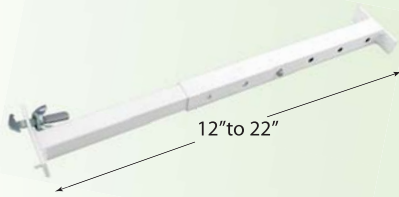

Wire Over Shelf Bracket Ivory

Part No.	In Stock	Price
PS-WG-HOOK-I	470	0.98

- Hang from PowerBars or shelf brackets

6 Pocket SwingRack

Part No.	In Stock	Price
PS-SR6V1	147	14.43

- Fasten to shelf edge holes
- Use with SwingStrips

Wire Over Shelf Bracket Ivory

Part No.	In Stock	Price
PS-WG-HOOK-I	470	0.98

15" X 22" Top Rail SpeedBar Black

Part No.	In Stock	Price
SB-MAGNET22	167	13.78

OverStock Sale Display Components

Sold as is, limited to supply in stock. Prices are based on bulk packaging.