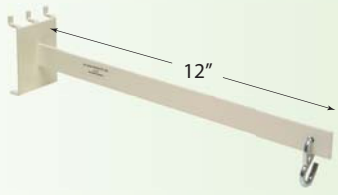

OverStock Sale **Display Components**

Sold as is, limited to supply in stock. Prices are based on bulk packaging.

- Fasten to pegboard or slat wall
- Use with SwingStrips

12" Pegboard PowerBar Ivory

Part No.	In Stock	Price
PS-12FPB	363	3.90