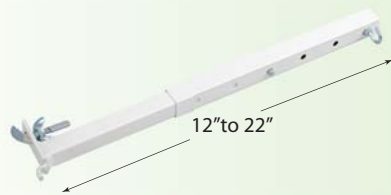

Part No.	In Stock	Price
PS-1222DSU1-W	245	13.91

- Fasten to uprights
- Use with SwingStrips

16-26" Adj Double Slot Arm Black

Part No.	In Stock	Price
PS-1626DSU1-B	272	15.86

- Fasten to uprights
- Use with SwingStrips

12-22" Adj Double Slot Arm Yellow

Part No.	In Stock	Price
PS-1222DSU1-Y	245	13.52

- Fasten to Lozier & Madix uprights
- Use with SwingStrips

12-22" Adj Single Slot Arm White

Part No.	In Stock	Price
PS-1222SS-W	89	13.91