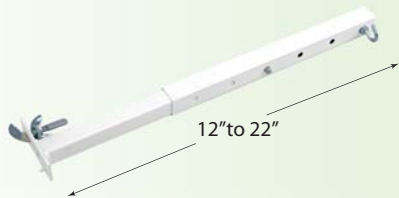

- Fasten to uprights
- Use with SwingStrips

12-22" Adj Double Slot Arm White

Part No.	In Stock	Price
PS-1222DSU1-W	245	13.91