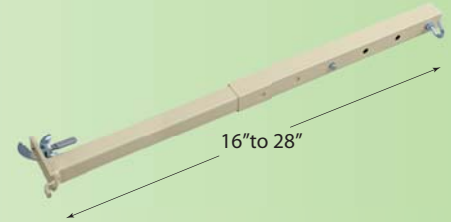

Wire Over Shelf Bracket Ivory

Part No.	In Stock	Price
PS-WG-HOOK-I	470	0.98

15" X 22" Top Rail SpeedBar Black

Part No.	In Stock	Price
SB-MAGNET22	167	13.78

OverStock Sale Display Components

Sold as is, limited to supply in stock. Prices are based on bulk packaging.

- Fasten to uprights

12-22" Adj Double Slot Arm White

Part No.	In Stock	Price
PS-1222DSU1FP-W	139	20.87

- Fasten to Lozier & Madix uprights
- Use with SwingStrips

16-26" Adj Single Slot Arm Ivory

Part No.	In Stock	Price
PS-1626SS	355	14.82