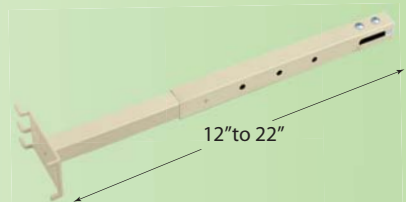

12-22" Adj Double Slot Arm Yellow

Part No.	In Stock	Price
PS-1222DSU1-Y	245	13.52

- Fasten to Lozier & Madix uprights
- Use with SwingStrips

12-22" Adj Single Slot Arm White

Part No.	In Stock	Price
PS-1222SS-W	89	13.91

- Fasten to pegboard or slat wall
- Use with SwingStrips

22-32" Adj Pegboard Arm Black

Part No.	In Stock	Price
PS-2232PB-B	200	13.47

- Fasten to pegboard or slat wall
- Use with AMMOStrips

12-22" Adj Pegboard Arm Ivory