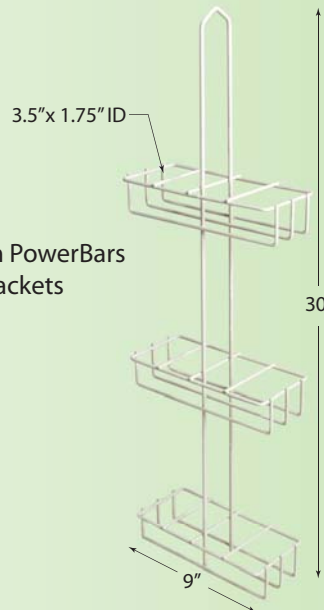

3 Plastic Push Rivets

- Fasten to shelf edge holes

4" - 8" x 4" Adj Shelf Extender Ivory

Part No.	In Stock	Price
SE-A48	5712	2.00

- Fasten to PowerBars or shelf brackets with Sign Grips

Circle/Arrow Sign

Part No.	In Stock	Price
DCS-ASCFOOD1	1707	0.74

- Fasten to PowerBars or shelf brackets with Sign Grips

Circle/Arrow Sign

Part No.	In Stock	Price
DCS-ASCFOOD2	1705	0.74

- Fasten to shelf edge holes
- Use with SwingStrips

Metal Under Shelf Bracket Ivory

Part No.	In Stock	Price
PS-USB6V2-LP	1002	3.97

- Fasten to shelf edge holes
- Use with SwingStrips

Wire Over Shelf Bracket Grey

Part No.	In Stock	Price
PS-WG-HOOK-G	2300	0.98

- Fasten to shelf edge holes
- Use with SwingStrips

Wire Over Shelf Bracket Ivory

Part No.	In Stock	Price
PS-WG-HOOK-I	470	0.98

- Hang from PowerBars or shelf brackets

6 Pocket SwingRack

Part No.	In Stock	Price
PS-SR6V1	147	14.43

- Fasten to shelf edge holes
- Use with SwingStrips