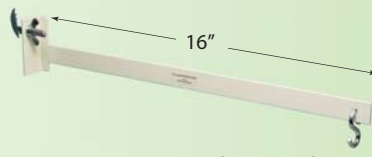

- Fasten to pegboard or slat wall
- Use with SwingStrips

22-32" Adj Pegboard Arm Black

Part No.	In Stock	Price
PS-2232PB-B	200	13.47

- Fasten to pegboard or slat wall
- Use with AMMOStrips

12-22" Adj Pegboard Arm Ivory

Part No.	In Stock	Price
AS-301222PB	909	18.37

OverStock Sale **Display Components**

Sold as is, limited to supply in stock. Prices are based on bulk packaging.

- Fasten to pegboard or slat wall
- Use with SwingStrips

12" Pegboard PowerBar Ivory

Part No.	In Stock	Price
PS-12FPB	363	3.90

- Fasten to Lozier & Madix uprights
- Use with SwingStrips

16" Double Slot PowerBar Ivory

Part No.	In Stock	Price
PSC-16F1DSU-FD	250	5.58