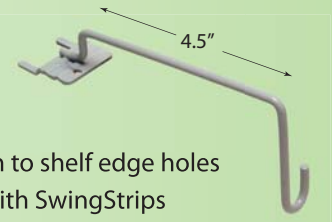

3 Plastic Push Rivets

- Fasten to shelf edge holes

4" - 8" x 4" Adj Shelf Extender Ivory

Part No.	In Stock	Price
SE-A48	5712	2.00

- Fasten to PowerBars or shelf brackets with Sign Grips

Circle/Arrow Sign

Part No.	In Stock	Price
DCS-ASCFOOD1	1707	0.74

- Fasten to PowerBars or shelf brackets with Sign Grips

Circle/Arrow Sign

Part No.	In Stock	Price
DCS-ASCFOOD2	1705	0.74

- Fasten to shelf edge holes
- Use with SwingStrips

Metal Under Shelf Bracket Ivory

Part No.	In Stock	Price
PS-USB6V2-LP	1002	3.97

- Fasten to shelf edge holes
- Use with SwingStrips

Wire Over Shelf Bracket Grey

Part No.	In Stock	Price
PS-WG-HOOK-G	2300	0.98

- Fasten to shelf edge holes
- Use with SwingStrips