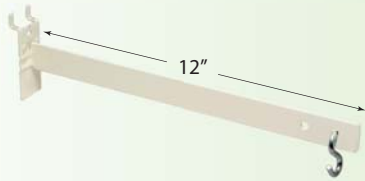

- Fasten to pegboard or slat wall
- Use with SwingStrips

12" Pegboard PowerBar Ivory

Part No.	In Stock	Price
PSC-12FPB 3,6	384	3.90