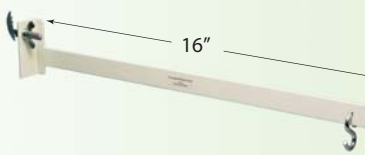

- Fasten to Lozier & Madix uprights
- Use with SwingStrips

16" Single Slot PowerBar Ivory

Part No.	In Stock	Price
PSC-16FSS 3	381	5.20

BunkerBridge Black

Part No.	In Stock	Price
BB-2807-C-B	826	67.00

- Fasten to pegboard or slat wall
- Use with SwingStrips

16" Pegboard PowerBar Ivory

Part No.	In Stock	Price
PSC-16FNPB	2902	7.00

- Fasten to Lozier & Madix uprights
- Use with SwingStrips

22" Double Slot Wire Arm Ivory

Part No.	In Stock	Price
PSW-22DSU2	838	5.21