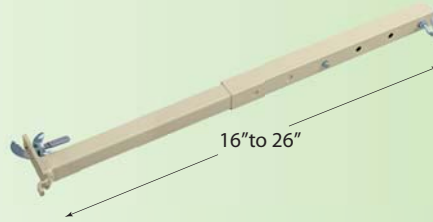

Wire Over Shelf Bracket Ivory

Part No.	In Stock	Price
PS-WG-HOOK-I	470	0.98

- Hang from PowerBars or shelf brackets

6 Pocket SwingRack

Part No.	In Stock	Price
PS-SR6V1	147	14.43

- Fasten to shelf edge holes
- Use with SwingStrips

Wire Over Shelf Bracket Ivory

Part No.	In Stock	Price
PS-WG-HOOK-I	470	0.98

15" X 22" Top Rail SpeedBar Black

Part No.	In Stock	Price
SB-MAGNET22	167	13.78

OverStock Sale Display Components

Sold as is, limited to supply in stock. Prices are based on bulk packaging.

- Fasten to uprights

12-22" Adj Double Slot Arm White

Part No.	In Stock	Price
PS-1222DSU1FP-W	139	20.87

- Fasten to Lozier & Madix uprights
- Use with SwingStrips

16-26" Adj Single Slot Arm Ivory

Part No.	In Stock	Price
PS-1626SS	355	14.82