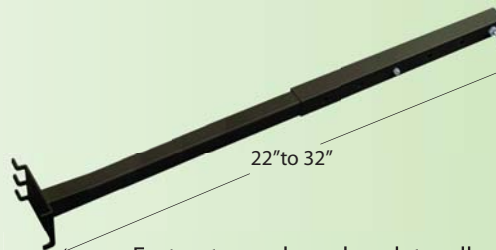

12-22" Adj Double Slot Arm Yellow

Part No.	In Stock	Price
PS-1222DSU1-Y	245	13.52

- Fasten to Lozier & Madix uprights
- Use with SwingStrips

12-22" Adj Single Slot Arm White

Part No.	In Stock	Price
PS-1222SS-W	89	13.91

- Fasten to pegboard or slat wall
- Use with SwingStrips

22-32" Adj Pegboard Arm Black

Part No.	In Stock	Price
PS-2232PB-B	200	13.47

- Fasten to pegboard or slat wall
- Use with AMMOStrips

12-22" Adj Pegboard Arm Ivory