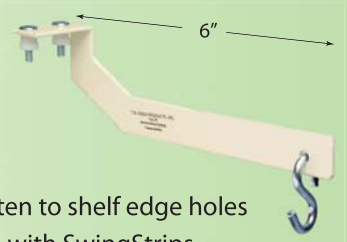

3 Plastic Push Rivets

- Fasten to shelf edge holes

4" - 8" x 4" Adj Shelf Extender Ivory

Part No.	In Stock	Price
SE-A48	5712	2.00

- Fasten to PowerBars or shelf brackets with Sign Grips

Circle/Arrow Sign

Part No.	In Stock	Price
DCS-ASCFOOD1	1707	0.74

- Fasten to PowerBars or shelf brackets with Sign Grips

Circle/Arrow Sign

Part No.	In Stock	Price
DCS-ASCFOOD2	1705	0.74

- Fasten to shelf edge holes
- Use with SwingStrips

Metal Under Shelf Bracket Ivory

Part No.	In Stock	Price
PS-USB6V2-LP	1002	3.97

- Fasten to shelf edge holes
- Use with SwingStrips

Wire Over Shelf Bracket Grey

Part No.	In Stock	Price
PS-WG-HOOK-G	2300	0.98

- Fasten to shelf edge holes
- Use with SwingStrips