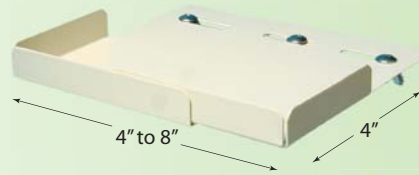

18" SwingStrip Grey

Part No.	In Stock	Price
PS-18A-G	2690	0.63

- Fasten to PowerBars or shelf brackets with Sign Grips

Circle/Arrow Sign

Part No.	In Stock	Price
DCS-ASCFOOD3	1714	0.74

Includes: 3 Wing Nut Hardware

3 Plastic Push Rivets

- Fasten to shelf edge holes

4" - 8" x 4" Adj Shelf Extender Ivory

Part No.	In Stock	Price
SE-A48	5712	2.00

- Fasten to PowerBars or shelf brackets with Sign Grips

Circle/Arrow Sign

Part No.	In Stock	Price
DCS-ASCFOOD1	1707	0.74