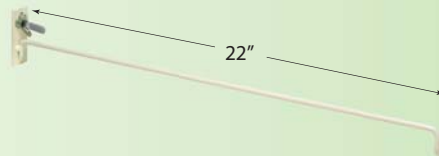

- Fasten to Lozier & Madix uprights
- Use with SwingStrips

16" Single Slot PowerBar Ivory

Part No.	In Stock	Price
PSC-16FSS 3	381	5.20

BunkerBridge Black

Part No.	In Stock	Price
BB-2807-C-B	826	67.00

- Fasten to pegboard or slat wall
- Use with SwingStrips

16" Pegboard PowerBar Ivory

Part No.	In Stock	Price
PSC-16FNPB	2902	7.00

- Fasten to Lozier & Madix uprights
- Use with SwingStrips

22" Double Slot Wire Arm Ivory

Part No.	In Stock	Price
PSW-22DSU2	838	5.21