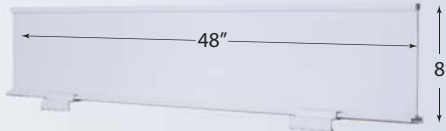

# OverStock Sale Sign Holders

Sold as is, limited to supply in stock. Prices are based on bulk packaging.

- Clamp Mount on 2.5" Lozier & Madix Gondola Top Rails

## Top Rail 2-Sided Spiral Sign Channel 15" x 48" White

Part No.	In Stock	Price
ECS-16SPIR-DSH	230	33.44

- Clamp Mount on 2.5" Lozier & Madix Gondola Top Rails