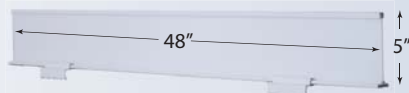

## Top Rail 2-Sided Sign Channel 12" x 48" White

Part No.	In Stock	Price
LPS-1248-DSH	75	31.99

- Clamp Mount on 2.5" Lozier & Madix Gondola Top Rails

## Top Rail 2-Sided Sign Channel 5" x 18" White

Part No.	In Stock	Price
LPS-518-DSH	250	9.52

- Clamp Mount on 2.5" Lozier & Madix Gondola Top Rails