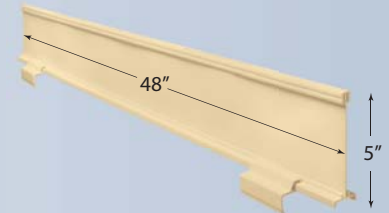

## Top Rail 2-Sided Sign Channel 5" x 18" White

Part No.	In Stock	Price
LPS-518-DSH	250	9.52

- Clamp Mount on 2.5" Lozier & Madix Gondola Top Rails

## Top Rail 2-Sided Sign Channel 5" x 48" White

Part No.	In Stock	Price
LPS-548-DSH	895	8.71

- Clamp Mount on 2.5" Lozier & Madix Gondola Top Rails