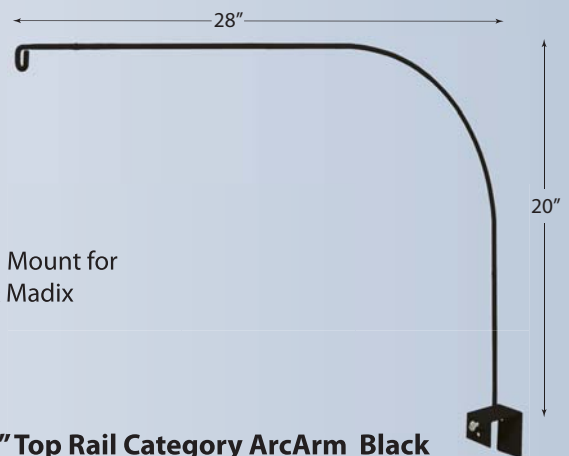

## 16" x 16" Peg Board Category ArcArm Ivory

Part No.	In Stock	Price
PSW-PB1616-I	660	4.43

- Top Rail Mount for Lozier & Madix

## 20" x 28" Top Rail Category ArcArm Ivory

Part No.	In Stock	Price
PSW-TR1-2028-C	5298	10.47

- Top Rail Mount for Lozier & Madix