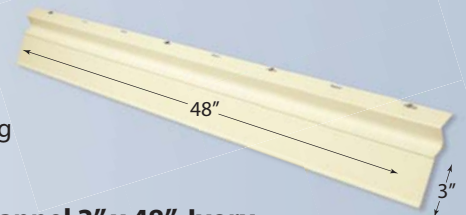

## Top Rail 2-Sided Sign Channel 5" x 48" Red

Part No.	In Stock	Price
LPS-548-R485	510	9.07

- Mounts under shelf with 2 bolts and wing nuts included

## Shelf Edge Sign Channel 3" x 12" Ivory

Part No.	In Stock	Price
USG-0312-EXT	287	6.27

- Mounts under shelf with 3 bolts and wing nuts included