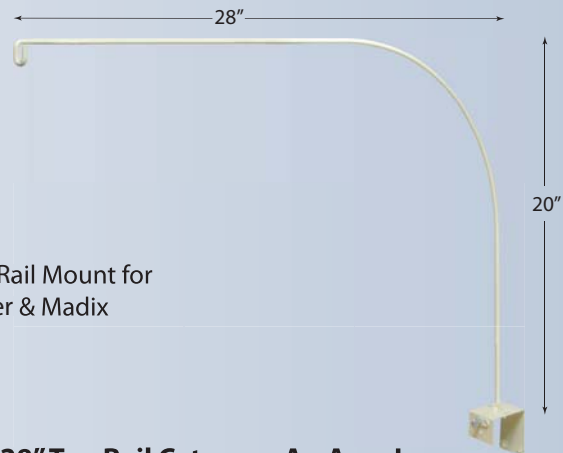

## Overhead Sign Channel 6" x 48" Silver

Part No.	In Stock	Price
OHS-648-EXT-S	197	12.04

## 16" x 16" Peg Board Category ArcArm Ivory

Part No.	In Stock	Price
PSW-PB1616-I	660	4.43

- Top Rail Mount for Lozier & Madix