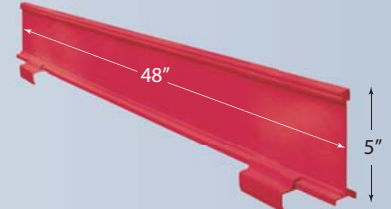

## Top Rail 2-Sided Sign Channel 5" x 18" White

Part No.	In Stock	Price
LPS-518-DSH	250	9.52

- Clamp Mount on 2.5" Lozier & Madix Gondola Top Rails

## Top Rail 2-Sided Sign Channel 5" x 48" White

Part No.	In Stock	Price
LPS-548-DSH	895	8.71

- Clamp Mount on 2.5" Lozier & Madix Gondola Top Rails

## Top Rail 2-Sided Sign Channel 5" x 48" Tan

Part No.	In Stock	Price
LPS-548-DSH-T	317	12.95

- Clamp Mount on 2.5" Lozier & Madix Gondola Top Rails

## Top Rail 2-Sided Sign Channel 5" x 48" Red

Part No.	In Stock	Price
LPS-548-R485	510	9.07

- Mounts under shelf with 2 bolts and wing nuts included