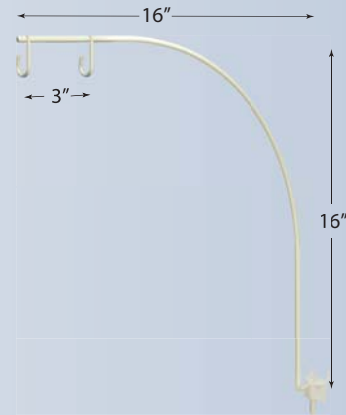

16" x 16" Peg Board Category ArcArm Ivory

Part No.	In Stock	Price
PSW-PB1616-I	660	4.43

- Top Rail Mount for Lozier & Madix