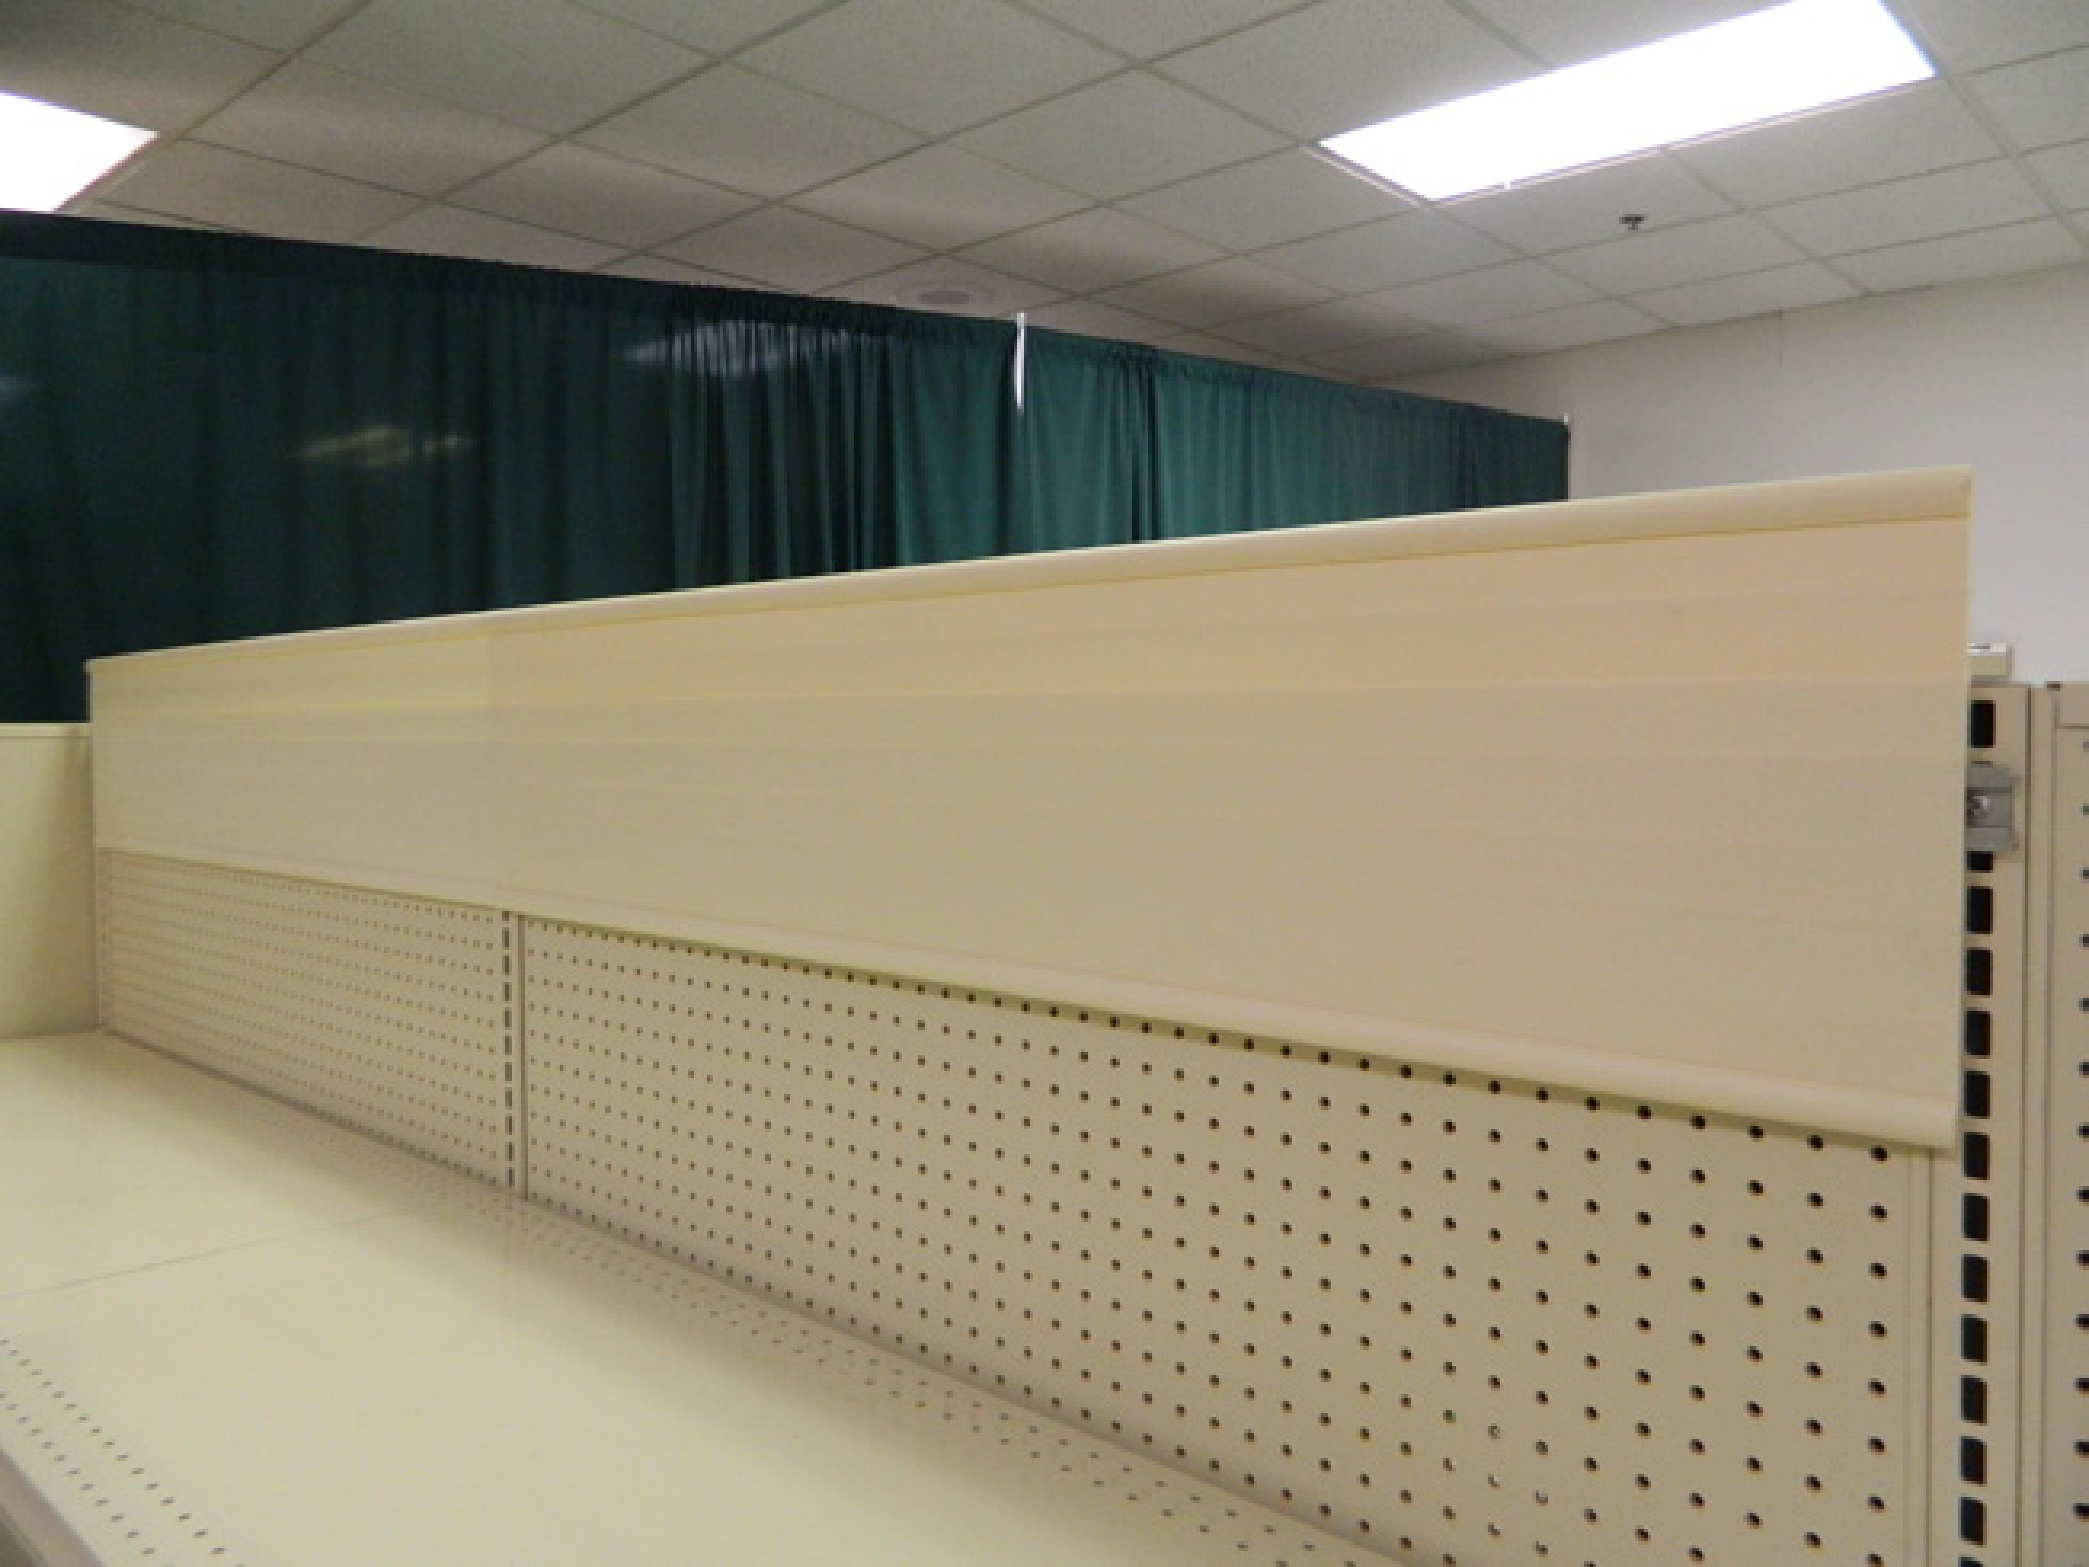

Flush Mount 1" U-Bracket with push rivet

A white rectangular sign channel is mounted on a perforated metal panel. The panel has a grid of small circular holes. A metal bracket is visible behind the sign channel, securing it to the panel. In the background, there are green curtains and a doorway.

4" X 48" sign channel

A close-up photograph of a perforated metal sign channel. The channel is a light beige or off-white color and features a regular grid of small, circular holes. A rectangular sign, also in a light beige color, is attached to the right side of the channel. The sign is blank and has a slightly raised, beveled edge. A small metal fastener or clip is visible on the right side of the channel, securing the sign. The background is slightly out of focus, showing a dark green curtain and a light-colored wall.

10" X 48" sign channel

Flush Mount 1" U-Bracket
with lock nut

Flush Mount 1" Upright Bracket (Left & Right)
(Right shown)