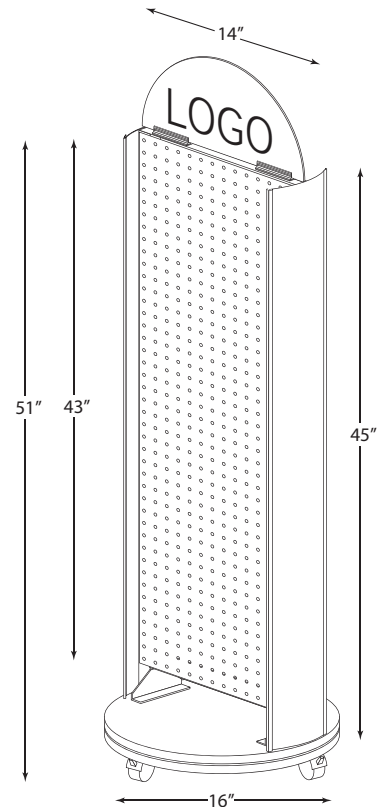

Sell More High Profit Margin Kitchen Tools & Accessories

Mini PowerPillar Floor Spinner

Display Features:

- Uniform multi-category sign package
- Ideal dimensional footprint of 14"x 48" an additional 9.3 sq ft of selling space
- Spins for easy access to both sides
- Great for in-line and cross- merchandising
- Changeable merchandising accessories
 - Peg Hooks
 - Wire Shelves
 - Clear Plastic Shelves
 - Clear Plastic Dump Bins
- Header and Side Signs can be easily changed out
- Custom Header and Side Signs shapes can be printed on various substrats

Mini PowerPillar Floor Spinner

Intellectual Property of T.M. Shea Products. All rights reserved. © 2013

Warning: The material on these pages are proprietary and shall remain exclusive intellectual property of T.M. Shea Products, Inc. Under no circumstances are any P.O.P. display producers, suppliers, designers, brokers, or employees of such a trade company permitted to utilize this material in any way, shape, or form without the expressed written consent of T.M. Shea Products. Violators will be prosecuted to the fullest extent of the law.